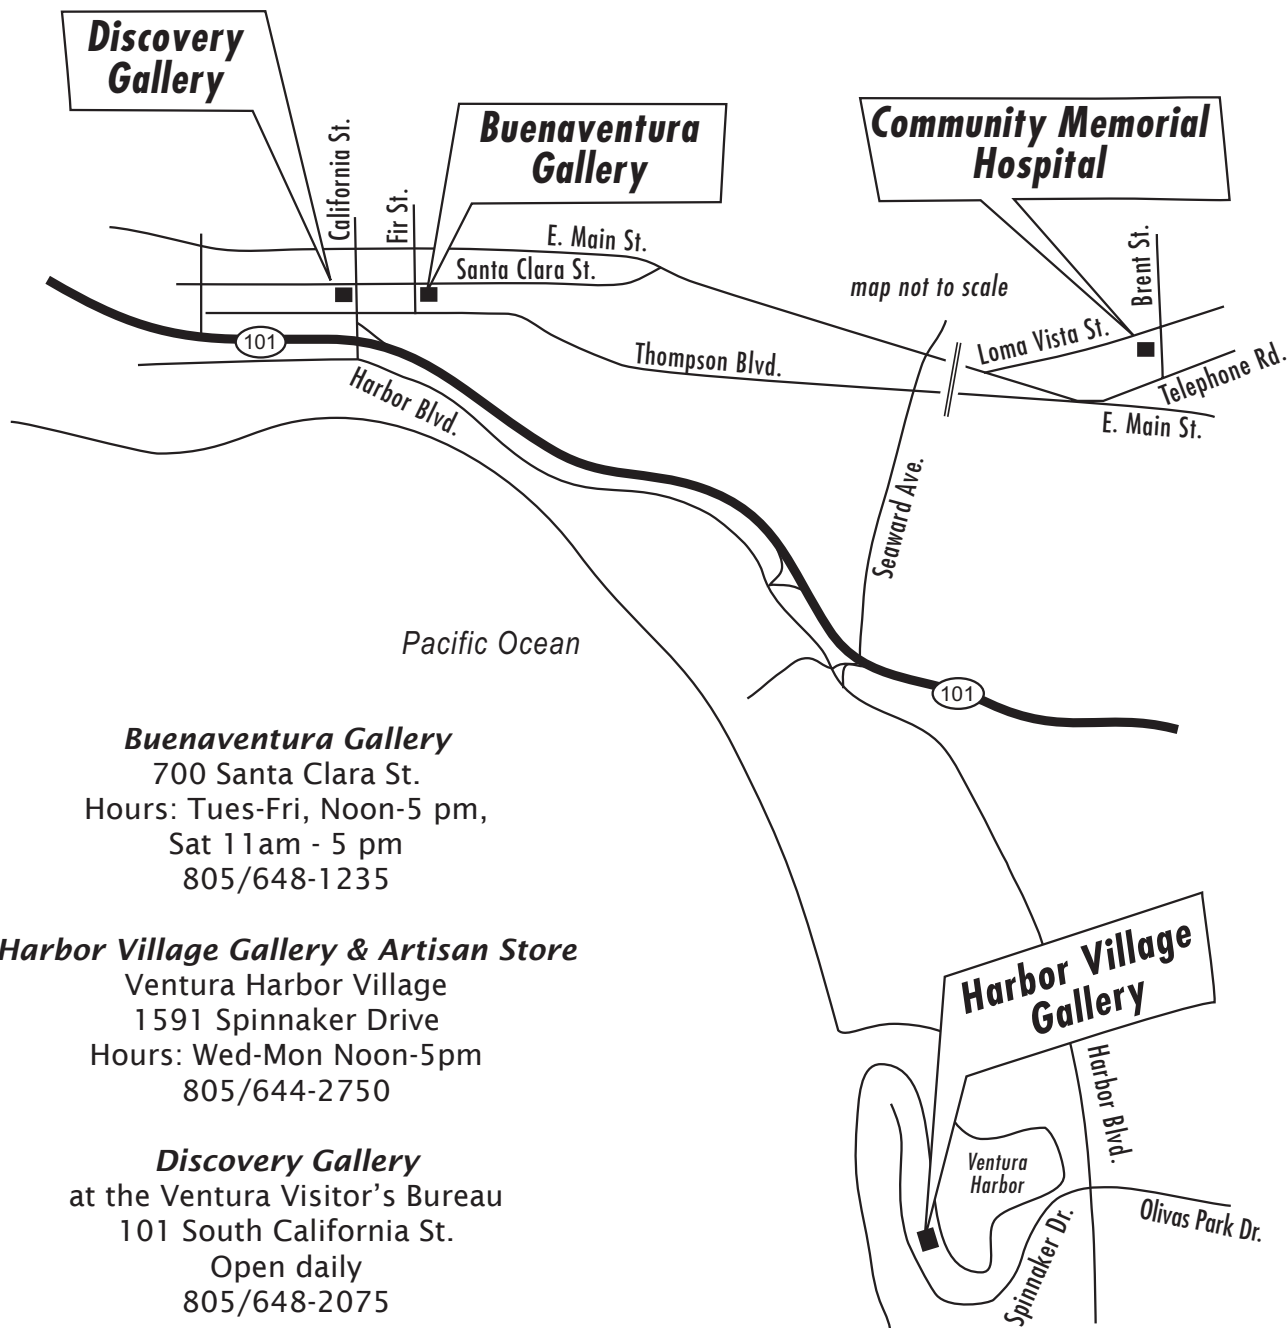

Buenaventura Art Association Exhibit Spaces

Buenaventura Gallery

700 Santa Clara St.
Hours: Tues-Fri, Noon-5 pm,
Sat 11am - 5 pm
805/648-1235

Harbor Village Gallery & Artisan Store

Ventura Harbor Village
1591 Spinnaker Drive
Hours: Wed-Mon Noon-5pm
805/644-2750

Discovery Gallery

at the Ventura Visitor's Bureau
101 South California St.
Open daily
805/648-2075

Community Memorial Hospital

147 N. Brent St., Ventura
Main Floor · Open Daily

"A dynamic community of visual artists in all stages of development, united to exhibit and sell art." For more information, please visit our website at www.buenaventuragallery.org or email us at info@buenaventuragallery.org. Phone: 805/648-1235